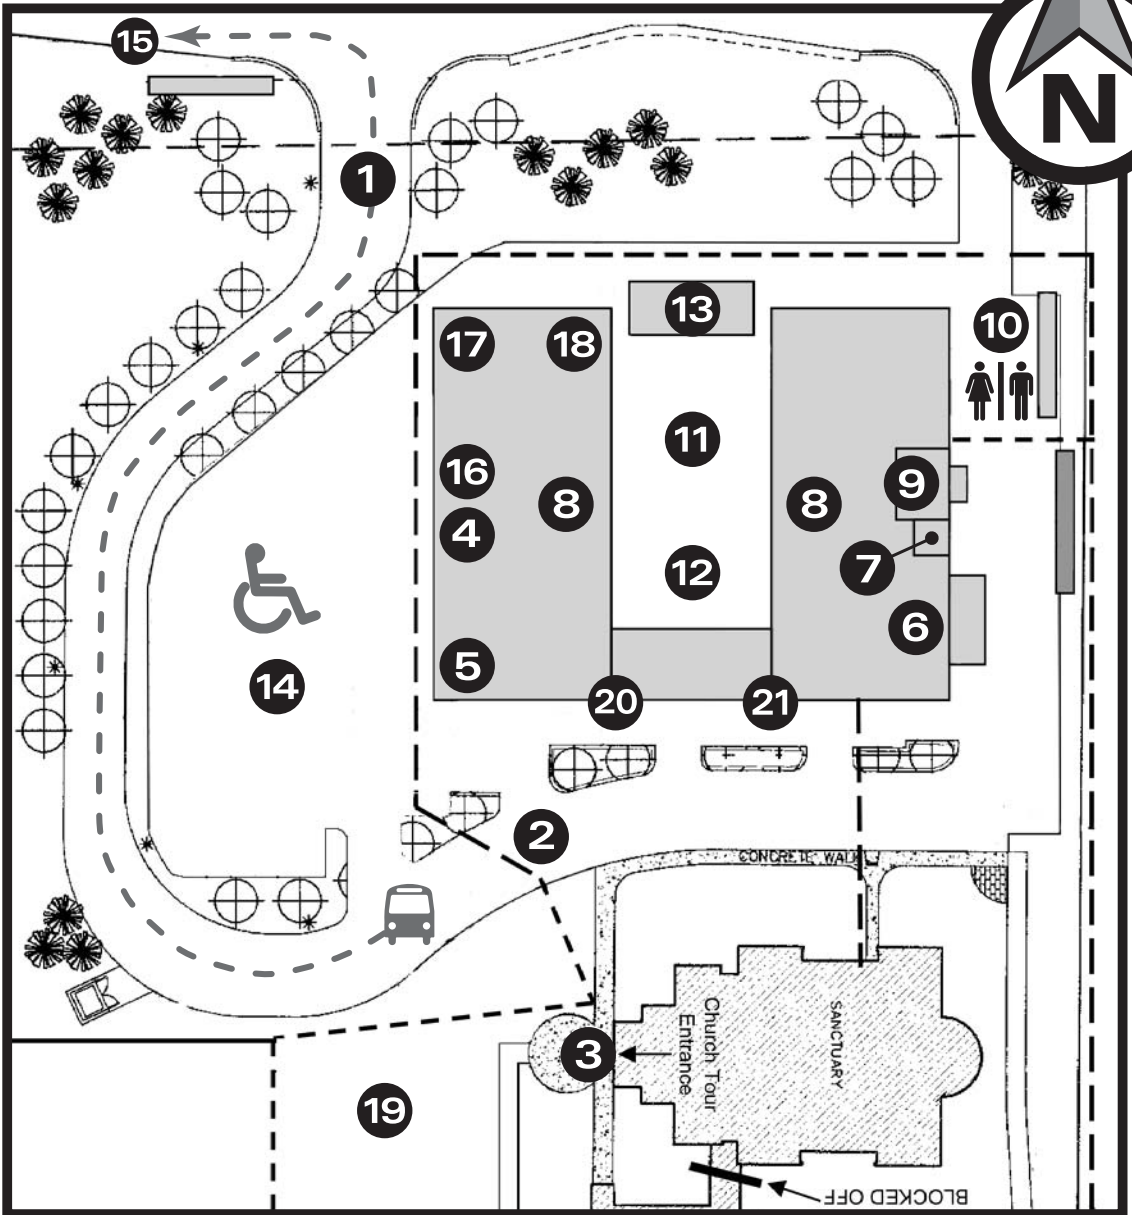

FESTIVAL MAP

- | | |
|--|---|
| 1 Entrance | 12 Uncovered Seating |
| 2 Admissions & Exit Gate Shuttle Stop | 13 Stage |
| 3 Church Tour | 14 Handicap Parking ONLY |
| 4 Marketplace "Agora" | 15 Free shuttle route to Parking at Knox Presbyterian Church, Wagner Road. |
| 5 Kafenio | 16 Bookstore |
| 6 Kitchen "Kouzina" | 17 Kids Corner |
| 7 "Mezedes" Small plates | 18 Hellenic Exhibit |
| 8 Covered Seating | 19 Open play area for kids |
| 9 Taverna | 20 INFO/Welcome Area |
| 10 Public Restrooms | 21 Raffle |
| 11 Dance area | |

NO PARKING allowed along Scio Church Road, cars will be towed by police.

NO SMOKING ON GROUNDS